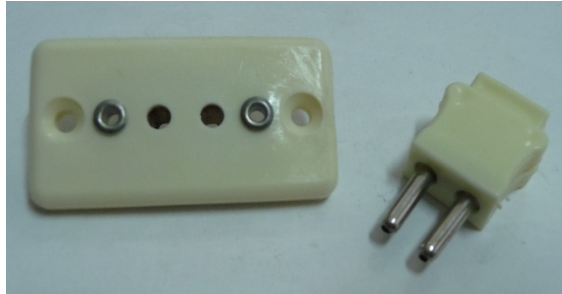

## **TV ANTENNA / AUDIO PLUG & SOCKET**

**PART NUMBER H1701**

**FLUSH TYPE PLUG AND SOCKET**

**MOUNTING HOLE CENTRES:**

**36.8mm**

**MOUNTING HOLE SIZES:**

**3.5mm diameter**