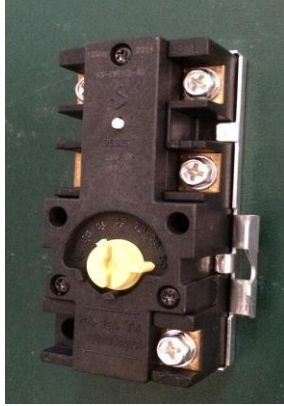

ELECTRIC WATER HEATER THERMOSTAT

PART NUMBER: *EWT1L2-80*

**REPLACES MODEL NUMBERS W1, W1M2, W2M2, SH
& SA SERIES OF THERMOSTATS**

240VAC

30AMP

50 – 80deg C