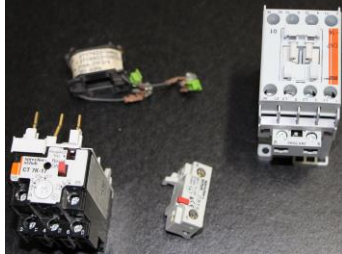

CONTACTORS, COMPONENTS & ACCESSORIES

We distribute a complete range of Industrial Automation and Control products - Contactors, Components and Accessories for all of the leading brands of motor control products so you can choose the best protection for your motors.

Products include:

- **Automation & Control Products**
- **Cam Switches**
- **Contactors & accessories**
- **D.O.L Starters**
- **Limit Switches**
- **Load Break Switches**
- **Machine Safety Switches**
- **Micro Switches**
- **Motor Circuit Breakers**
- **Moulded Case Circuit Breakers**
- **Overloads / Motor Protection**
- **P.E Cells**
- **Pendant Stations**
- **Plug in Relays and bases**
- **Pressure Switches**
- **Proximity Sensors**
- **Pushbuttons & accessories**
- **Signalling Components**
- **Soft Starters**
- **Star Delta Starters**
- **Thermal Overloads**
- **Timers and Counters**
- **Variable Speed Drives**

We also have a vast array of items in stock that are now superseded or obsolete from the manufacturer so you can match that hard to find component you are looking for.