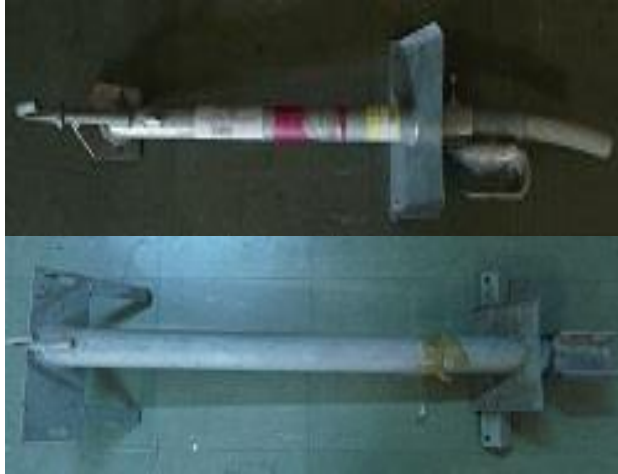

DON GRAY ELECTRICAL SUPPLIES
Electrical Wholesalers and Manufacturers Agents
312 PASCOE VALE RD, ESSENDON 3040
ph 9 326 2223 fax 9 326 2191
ABN 43 858 523 981

HOUSE RAISER BRACKETS

RAFTER MOUNT

- ALL SCREWS AND BOLTS FOR FUSE BOX AND MOUNTING SUPPLIED WITH BRACKET
- THROUGH TILE- RAFTER MOUNT
- HOT DIPPED GALVANISED AS PER AS/NZS 4680-1999

DESCRIPTION	WEIGHT KGS	PART NUMBER
<i>450mm 1ph rated at 1kN</i>	<i>3.1kg</i>	<i>2H</i>
<i>450mm 1ph rated at 2kN</i>	<i>4.3kg</i>	<i>BR-TT-450-2KN</i>
<i>600mm 1ph rated at 1kN</i>	<i>5.1kg</i>	<i>NO2V</i>
<i>600mm 1ph rated at 2kN</i>	<i>6.6kg</i>	<i>BR-TT-1-2KN</i>
<i>1200mm 1ph rated at 1kN</i>	<i>9.7kg</i>	<i>BR-TT-1-1200</i>

DESCRIPTION	WEIGHT KGS	PART NUMBER
<i>1500mm 1ph rated</i>	<i>13.3kg</i>	<i>BR-TT-1-1500</i>

DON GRAY ELECTRICAL SUPPLIES
 Electrical Wholesalers and Manufacturers Agents
 312 PASCOE VALE RD, ESSENDON 3040
 ph 9 326 2223 fax 9 326 2191
 ABN 43 858 523 981

<i>at 1kN</i>		
<i>2000mm 1ph rated at 1kN</i>	<i>14.5kg</i>	<i>BR-TT-1-2000</i>

With ladder rest & support stay & 2 wire kits – rafter clamp mounting

DESCRIPTION	WEIGHT KGS	PART NUMBER
<i>450mm 3ph rated at 2kN</i>	<i>3.3kg</i>	<i>BR-TT-3-450</i>
<i>600mm 3ph rated at 2 kN</i>	<i>7.4Kgs</i>	<i>BR-TT-3-600</i>
<i>1200mm 3ph rated at 2 kN</i>	<i>11.5KGS</i>	<i>BR-TT-3-1200</i>