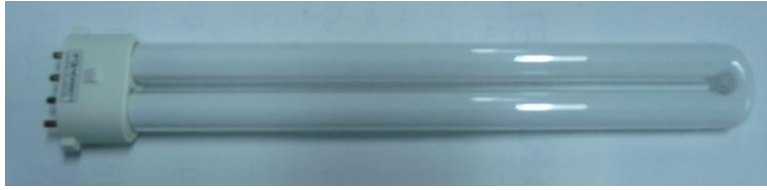

DON GRAY ELECTRICAL SUPPLIES
Electrical Wholesalers and Manufacturers Agents
312 PASCOE VALE RD, ESSENDON 3040
ph 9 326 2223 fax 9 326 2191
ABN 43 858 523 981