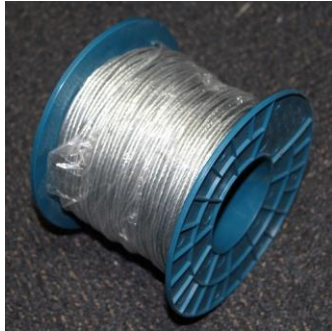

DON GRAY ELECTRICAL SUPPLIES
Electrical Wholesalers and Manufacturers Agents
312 PASCOE VALE RD, ESSENDON 3040
ph 9 326 2223 fax 9 326 2191
ABN 43 858 523 981

CATENARY WIRE

PART NUMBER: *CATENARYWIRE*

GUY WIRE

7 STRANDS OF 0.9mm

180M DRUM

ALSO AVAILABLE:

- **6 STRANDS OF 1.12mm**
- **7 STRANDS OF 1.25mm**
- **INSULATED CATENARY WIRE**