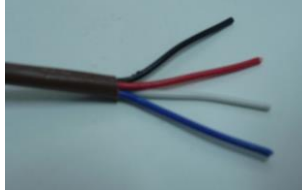

DON GRAY ELECTRICAL SUPPLIES
Electrical Wholesalers and Manufacturers Agents
312 PASCOE VALE RD, ESSENDON 3040
ph 9 326 2223 fax 9 326 2191
ABN 43 858 523 981

4 CORE SECURITY CABLE

BARE COPPER CONDUCTOR

PVC INSULATED: WHITE, BLUE, RED, BLACK

PVC SHEATH: WHITE, BROWN, GREY

OVERALL DIAMETER: 3.9mm DIAMETER

CONDUCTOR: 0.22mm 7/0.20

LOW VOLTAGE ONLY, NOT RECOMMENDED FOR MAINS SUPPLY